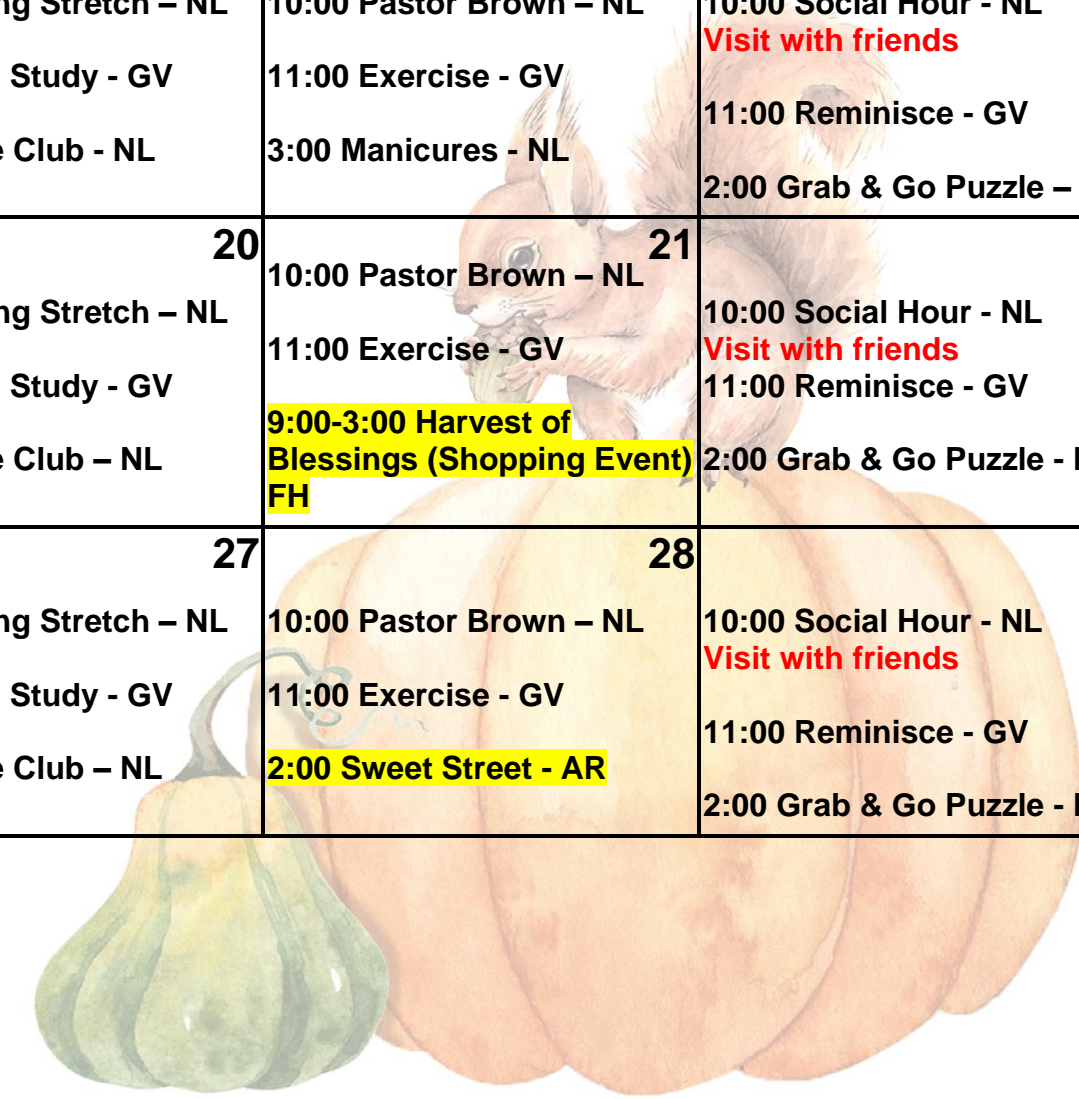

Personal Care

Sunday	Monday	Tuesday	Wednesday	Thursday	Friday	Saturday
						1 10:00 Social Hour – NL Visit with friends 11:00 Reminisce - GV 2:00 Grab & Go Puzzle - NL
2 9:30 Calvary Church * 11:00 Westminster Church * 1:30 Calvary Homes *	3 9:30 Bible Time w/ Susan 11:00 Sensory Group - GV 3:00 Manicures - NL	4 9:30 Morning Stretch – NL 11:00 Games - GV 3:00 Devotions - CC <small>Yom Kippur Begins</small>	5 CLIFF'S MESSAGE * 9:30 Bible Study – NL 1:00 Accordion – FH 1:30 Resident Council - CC	6 9:30 Morning Stretch – NL 11:00 Bible Study - GV 2:00 Puzzle Club - NL	7 10:00 Pastor Brown – NL 11:00 Exercise - GV 2:00 Butterfly Release – CC	8 10:00 Social Hour - NL Visit with friends 11:00 Reminisce - GV 2:00 Grab & Go Puzzle - NL
9 9:30 Calvary Church * 11:00 Westminster Church * 1:30 Calvary Homes * <small>Sukkot Begins</small>	10 9:30 Bible Time w/ Susan 11:00 Sensory Group – GV 2:00 Marian & Friends – CC <small>Columbus Day (US) Indigenous Peoples' Day Thanksgiving Day (Canada)</small>	11 9:30 Morning Stretch – NL 11:00 Games - GV 3:00 Devotions – CC	12 CLIFF'S MESSAGE * 9:30 Bible Study – NL 11:00 Story Hour - GV 2:00 Bluebirds - CC	13 9:30 Morning Stretch – NL 11:00 Bible Study - GV 2:00 Puzzle Club - NL	14 10:00 Pastor Brown – NL 11:00 Exercise - GV 3:00 Manicures - NL	15 10:00 Social Hour - NL Visit with friends 11:00 Reminisce - GV 2:00 Grab & Go Puzzle – NL
16 9:30 Calvary Church * 11:00 Westminster Church * 1:30 Calvary Homes *	17 9:30 Bible Time w/ Susan 11:00 Sensory Group – GV 3:00 Manicures – NL <small>Simchat Torah Begins</small>	18 9:30 Morning Stretch – NL 11:00 Games - GV 2:00 Winston/Salem Calvary Baptist Choir – FH	19 CLIFF'S MESSAGE * 9:30 Bible Study – NL 11:00 Story Hour - GV 3:00 Crafters Hour	20 9:30 Morning Stretch – NL 11:00 Bible Study - GV 2:00 Puzzle Club – NL	21 10:00 Pastor Brown – NL 11:00 Exercise - GV 9:00-3:00 Harvest of Blessings (Shopping Event) FH	22 10:00 Social Hour - NL Visit with friends 11:00 Reminisce - GV 2:00 Grab & Go Puzzle - NL
23 9:30 Calvary Church * 11:00 Westminster Church * 1:30 Calvary Homes *	24 9:30 Bible Time w/ Susan 11:00 Sensory Group – GV 2:00 Pumpkin Party – NL <small>Diwali (Hindi)</small>	25 9:30 Morning Stretch – NL 11:00 Games - GV 3:00 Devotions – CC	26 CLIFF'S MESSAGE * 9:30 Bible Study – NL 11:00 Story Hour - GV 3:00 Manicures – NL	27 9:30 Morning Stretch – NL 11:00 Bible Study - GV 2:00 Puzzle Club – NL	28 10:00 Pastor Brown – NL 11:00 Exercise - GV 2:00 Sweet Street - AR	29 10:00 Social Hour - NL Visit with friends 11:00 Reminisce - GV 2:00 Grab & Go Puzzle - NL
30 9:30 Calvary Church * 11:00 Westminster Church * 1:30 Calvary Homes * 3:00 Pup Parade – See Map	31 9:30 Bible Time w/ Susan 11:00 Sensory Group – GV 2:00 Sock Hop Costume Party – FH <small>Halloween</small>	LOCATION KEY: CC - Crichton Chapel FH - Fellowship Hall NL - Nissley Lounge NP - Nissley Patio GV - Garden View BG - Baumgartner AR - Activities Room				